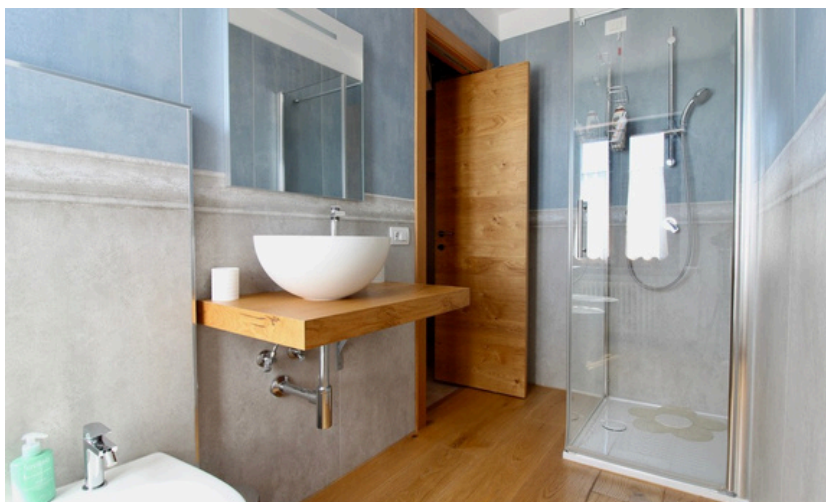

## FEATURES

1,235 sqm, excellent condition  
2 bedrooms  
2 bathrooms  
Outdoor swimming pool  
A perfect blend of rustic charm and modern comfort  
Panoramic views of the rolling hills and the Basilica of Loreto  
7 km from Conero Riviera's breathtaking beaches.